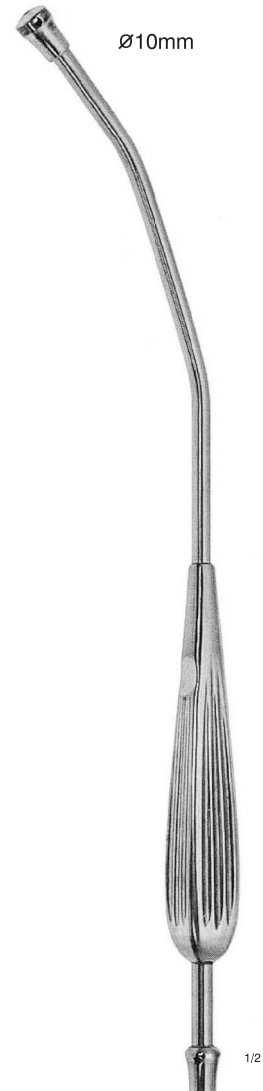

Trocars

Suction Tubes

OCHSNER
Trocar

- ▶ 025-0101 Ø 4.5mm
- ▶ 025-0102 Ø 5.5mm
- ▶ 025-0103 Ø 6.5mm
- ▶ 025-0104 Ø 7.5mm

DOUGLAS
Trocar

025-0200 14.0cm, 5 1/2"

SOLCO POOLE

▶ 026-0100 26.0cm, 10 1/4"

Ø 8mm Ø 8mm

POOLE

- ▶ 026-0101 22.0cm, 8 1/2" Straight
- ▶ 026-0111 22.0cm, 8 1/2" Curved

YANKAUER

▶ 026-0200 28.0cm, 11"